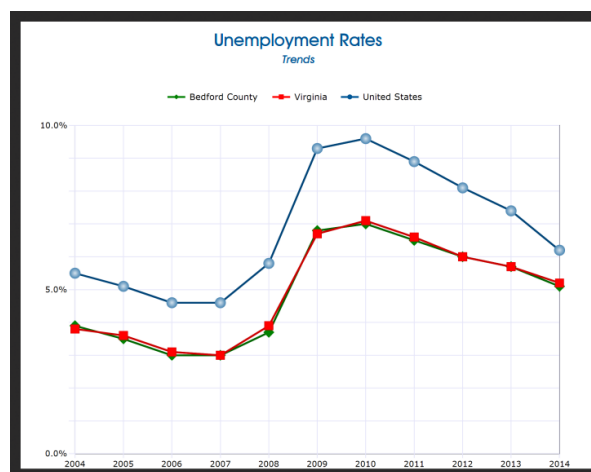

Family orchard business recognized for agritourism efforts

Walter T. Gross and AJ Gross & Sons of Bedford were recognized on Oct. 17, 2015 during the orchard's annual Apple Harvest Festival for 25 years of dedication and commitment to promoting the apple and agritourism industries in Bedford County. The award was presented by the Bedford County Welcome Center and Tourism Office to recognize the tourism value that the festival and other activities bring to the county throughout the year.

[READ MORE](#)

Region's economy shows slow recovery

Bedford County sees modest uptick

At a recent economic summit for Lynchburg region business leaders and economic developers, academic economists from Old Dominion University reported a slackened pace for the Lynchburg Metropolitan Statistical Area's (MSA) recovering economy. However, statistics on the area's housing and tourism industries and information from the Virginia Employment Commission (VEC) paint a less gloomy picture of the local economy. [Read more.](#)